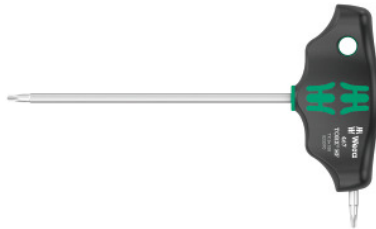

Screwdriver for Torx®, with T-handle, Torx® profile: TX8

Order data

Order number	625173 TX8
GTIN	4013288208231
Item class	63F

Description

Version:

Ergonomic 2-component T-handle with finger grip hollows and pleasant feel for high transmission of force and non-fatiguing work. With side drive and holding function on the long arm for secure holding of the screw on the tool. Blade surface matt chrome-plated.

Technical description

overall length	132 mm
Torx® profile	TX8
Blade length	100 mm
Drive profile	Screwdriver for TORX® screws
Type of product	Screwdrivers