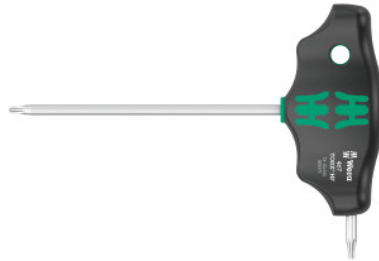

## Screwdriver for Torx®, with T-handle, Torx® profile: TX15

### Order data

Order number	625173 TX15
GTIN	4013288208262
Item class	63F

#### Version:

Ergonomic 2-component T-handle with finger grip hollows and pleasant feel for high transmission of force and non-fatiguing work. With side drive and holding function on the long arm for secure holding of the screw on the tool. Blade surface matt chrome-plated.

### Technical description

Torx® profile	TX15
overall length	132 mm
Blade length	100 mm
Drive profile	Screwdriver for TORX® screws
Type of product	Screwdrivers