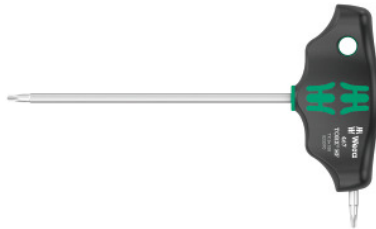

## Screwdriver for Torx®, with T-handle, Torx® profile: TX7

#### Version:

Ergonomic 2-component T-handle with finger grip hollows and pleasant feel for high transmission of force and non-fatiguing work. With side drive and holding function on the long arm for secure holding of the screw on the tool. Blade surface matt chrome-plated.

### Technical description

overall length	132 mm
Blade length	100 mm
Torx® profile	TX7
Drive profile	Screwdriver for TORX® screws
Type of product	Screwdrivers