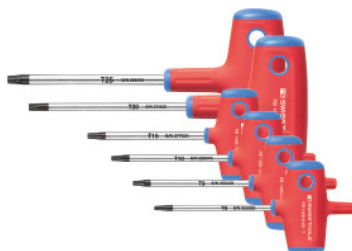

Screwdriver set for Torx®, with T-handle 6 pieces, Number of hexagon key L-wrenches: 6

Order data

Order number	625211 6
GTIN	7610733289103
Item class	63D

Description

Version:

Ergonomically shaped T-handle with non-allergenic elastomer coating and a core made of particularly tough and impact-resistant polypropylene. Blade made of PB Swiss Tools special alloy combines maximum hardness with exceptional elasticity. Chrome plated surface, black tip.

Supplied with:

1 each screwdriver No. 625201: TX8; TX9; TX10; TX15; TX20; TX25

Technical description

Number of screwdrivers	6
Drive profile	Screwdriver for TORX® screws
Point	black
Type of product	Screwdrivers