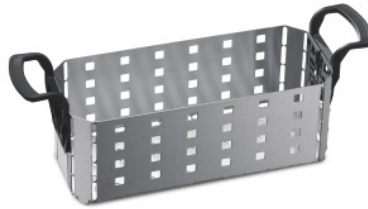

Component basket Select6

Order data

Order number	082101 6
GTIN	4250004100046
Item class	04S

Description

Version:

Made of stainless steel (material No. 1.4301) and with Rilsan-coated handles.

Suitable for:

Cage suitable for 082000 6.

Technical description

Width of component basket	115 mm
maximum load capacity	5 kg
Capacity of component basket	6 l
Height of component basket	75 mm
Length of component basket	255 mm
Type of product	Component basket