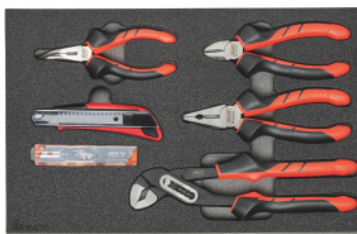

## Pliers set, Number of tools: 4

#### Version:

Popular tool sets in two-colour PE rigid foam inlays. The closed-pore foam is oil-resistant and does not absorb liquids of any sort. **Upper layer is anthracite**, the underlying **contrast colour is grey**, thereby indicating any missing tools.

### Technical description

Version	with pliers
Number of tools	6
Depth	400 mm
Width in G	10
Width	250 mm

Depth in G	16
Rigid foam quality LD45, thickness	30 mm
Degree of fill of a drawer in units	10×16
Type of product	Rigid foam inlay

## Accessories

Rigid foam inlay for tool sets suitable for rigid foam set 954275	952001 954275
Water pump pliers chemically blacked, with coated grips Overall length 250 mm	706145 250
Vanadium combination pliers, bright finished, with two-part grips Overall length 180 mm	702995 180
Snipe nose pliers, angled, bright finished, with grips Overall length 160 mm	713595 160
Side cutter, bright finish, with grips overall length 160 mm	725245 160
General-purpose knife with zinc die-cast handle 18 mm overall length 160 mm	845039 160
Snap-off "experience" blades set, 10 pieces, 18 mm number 10	845010 10