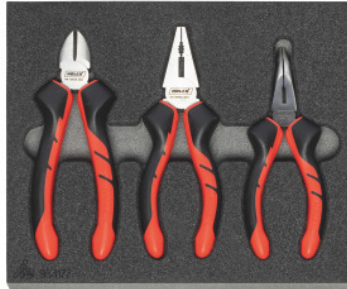

**Pliers set, Number of tools: 3****Order data**

Order number	954177 3
GTIN	4067263906445
Item class	91A

Description**Version:**

Popular tool sets in two-colour PE rigid foam inlays. The closed-pore foam is oil-resistant and does not absorb liquids of any sort. **Upper layer is anthracite**, the underlying **contrast colour is grey**, thereby indicating any missing tools.

Supplied with:

Rigid foam inlay, empty No. 952001 size 954177: 1 pc.

HOLEX combination pliers, vanadium No. 702995 size 160: 1 pc.

HOLEX snipe-nose pliers, angled No. 713595 size 160: 1 pc.

HOLEX side cutters No. 725245 size 160: 1 pc.

Technical description

Depth in G	8
Depth	200 mm
Width in G	8
Version	with pliers
Width	200 mm

Number of tools	3
Rigid foam quality LD45, thickness	30 mm
Degree of fill of a drawer in units	8×8
Type of product	Rigid foam inlay

Accessories

Rigid foam inlay for tool sets suitable for rigid foam set 954177	952001 954177
Vanadium combination pliers, bright finished, with two-part grips Overall length 160 mm	702995 160
Snipe nose pliers, angled, bright finished, with grips Overall length 160 mm	713595 160
Side cutter, bright finish, with grips overall length 160 mm	725245 160