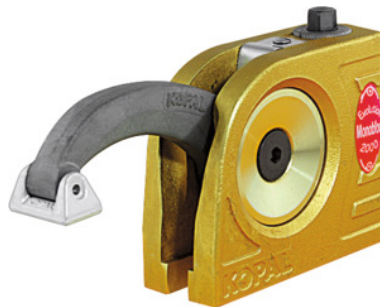

Compact clamp Monobloc, Reach A: 62mm

Order data

Order number	370150 62
GTIN	4045197312884
Item class	39K

Description

Version:

Compact clamp for vertical pressure

Optional extras:

See No. 370350 – 370560.

Note:

Special screws No. 370450 – 370470 not included.

Technical description

Clamping height S	-8 - 102 mm
Reach A	62 mm
maximum clamping force	12 kN
Height H	89 mm
Width B	40 mm
Length L	108 mm
maximum torque	80 Nm
Series	monobloc

Type of product

Compact clamp

Accessories

Clamping wrench 11 AF for Monobloc, Duo, and chain clamp

370350