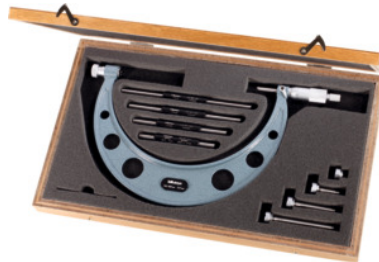

**Mitutoyo****Large external micrometer, Measuring range: 100-200mm****Order data**

Order number	420810 100-200
GTIN	4946368215129
Item class	44A

**Description****Version:**

Hardened and ground measuring spindle and measuring faces; locked by locking lever. With ratchet. Glare-free satin chrome-plated barrel with 1/50 scale and cleanly engraved black graduations and numerals.

**4 easily interchangeable anvils give a measurement range of 100 mm per size.**

**Technical description**

Number of micrometer standards	4
Weight	1.8 kg
Barrel Ø	18 mm
Spindle Ø	6.35 mm
Micrometer barrel graduations	1/50 mm
Measuring range	100 - 200 mm
Spindle travel	25 mm
Number of measuring tips	4
Scale divisions	0.01 mm

Calibration	S3
Error limit	3 µm
Standard	Works standard
Measurement technology	analogue
Packaging	sturdy box
Type of product	External tube micrometer