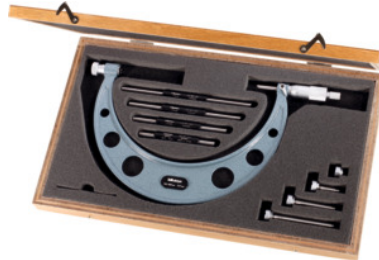

Mitutoyo

Large external micrometer, Measuring range: 200-300mm

Order data

Order number	420810 200-300
GTIN	4946368215136
Item class	44A

Description

Version:

Hardened and ground measuring spindle and measuring faces; locked by locking lever. With ratchet. Glare-free satin chrome-plated barrel with 1/50 scale and cleanly engraved black graduations and numerals.

4 easily interchangeable anvils give a measurement range of 100 mm per size.

Technical description

Barrel Ø	18 mm
Measuring range	200 - 300 mm
Spindle Ø	6.35 mm
Scale divisions	0.01 mm
Spindle travel	25 mm
Weight	3.4 kg
Number of measuring tips	4
Number of micrometer standards	4
Micrometer barrel graduations	1/50 mm

Calibration	S3
Error limit	3 μm
Standard	Works standard
Measurement technology	analogue
Packaging	sturdy box
Type of product	External tube micrometer

Services

Calibration External micrometers with extensions Measuring range 200-300 mm	020450 200-300
--	----------------