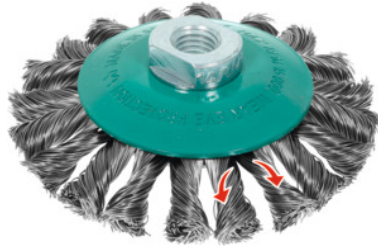

LESSMANN®
THE GERMAN BRUSH COMPANY

Dished bevel brush Right-left knotted, stainless steel wire 0.50 mm, Brush Ø D1× thread M: 115XM14mm

Order data

Order number	571355 115XM14
GTIN	4017359380154
Item class	57L

Description

Version:

Dished **bevel brush** with smooth wire 0.50 mm, **knotted** and firmly crimped into the steel body. **Very aggressive brushing effect with high wear resistance.**

Application:

Right-left knotted for increased aggressiveness for heavy-duty brushing work. Very suitable for use at corners and edges, with a smooth action.

Ideal for working where access is difficult and for heavy brush work, e.g. descaling, removing rust, removing paint, roughening, cleaning metal parts, also for cleaning formwork boards.

With **internal thread M14**, for direct mounting **on angle grinders**.

Technical description

Number of twisted knots	20
Bristle thickness	0.5 mm
Brush Ø D ₁	115 mm
maximum speed	12500 min ⁻¹
Length of brush section H ₁	24 mm
Bristle width L ₁	12 mm

Thread M	M14
Brush material	Stainless steel wire
Twisted knotting	Right-left knotted
Type of product	Bevel brush