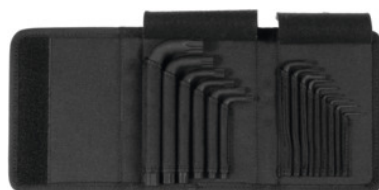

**Torx® key L-wrench set phosphated, Number of screwdrivers: 15****Order data**

Order number	624870 15
GTIN	4045197563088
Item class	62C

Description**Version:**

L-shank; through hardened (hard and tough).

Material:

Chromium vanadium steel, phosphated.

Supplied with:

1 each L-wrench No. 624855: TX6; TX7; TX8; TX9; TX10; TX15; TX20; TX25; TX27; TX30; TX40; TX45; TX50; TX55; TX60

Presented in: Fabric wallet

Technical description

Number of screwdrivers	15
Drive profile	Screwdriver for TORX® screws
Material	Chrome vanadium steel
Surface	phosphated
Ball point on the long arm	no
Type of product	Screwdriver

Accessories

Torx® key L-wrench phosphated Torx® profile TX45	624855 TX45
Torx® key L-wrench phosphated Torx® profile TX60	624855 TX60
Torx® key L-wrench phosphated Torx® profile TX25	624855 TX25
Torx® key L-wrench phosphated Torx® profile TX15	624855 TX15
Torx® key L-wrench phosphated Torx® profile TX10	624855 TX10
Torx® key L-wrench phosphated Torx® profile TX8	624855 TX8
Torx® key L-wrench phosphated Torx® profile TX55	624855 TX55
Torx® key L-wrench phosphated Torx® profile TX40	624855 TX40
Torx® key L-wrench phosphated Torx® profile TX27	624855 TX27
Torx® key L-wrench phosphated Torx® profile TX9	624855 TX9
Torx® key L-wrench phosphated Torx® profile TX6	624855 TX6
Torx® key L-wrench phosphated Torx® profile TX7	624855 TX7
Torx® key L-wrench phosphated Torx® profile TX20	624855 TX20
Torx® key L-wrench phosphated Torx® profile TX30	624855 TX30
Torx® key L-wrench phosphated Torx® profile TX50	624855 TX50