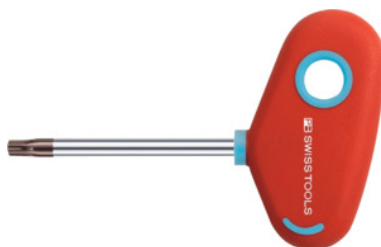

**Screwdriver for Torx®, with T-handle, Torx® profile: TX15****Order data**

Order number	625200 TX15
GTIN	7610733087464
Item class	63D

Description**Version:**

Ergonomically shaped T-handle with non-allergenic elastomer coating and a core of particularly tough and impact-resistant polypropylene. Blade of PB Swiss Tools special alloy, surface nickel-plated and chrome-plated. Black tip.

Blade length: 60 mm

overall length: 100 mm

Technical description

overall length	100 mm
Blade length	60 mm
Torx® profile	TX15
Drive profile	Screwdriver for TORX® screws
Type of product	Screwdrivers