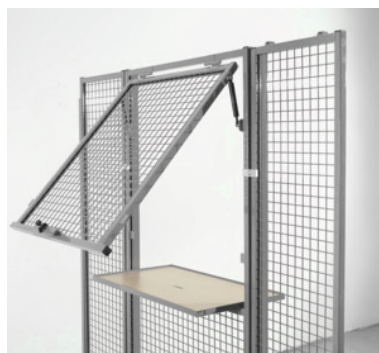

Issue counter element with lockable shelf, mesh, height 2200mm, Width: 1000mm

Order data

| | |
|--------------|---------------|
| Order number | 994121 1000 |
| GTIN | 4260214934843 |
| Item class | 99T |

Description

Version:

Variable and versatile system for business and stores, for quick self-assembly of barriers, stores walls and room dividers. The individual elements are designed on the modular principle and can be combined to suit individual requirements. The flat grid mesh of 40×40×3.8 mm mounted in 30 mm section frame satisfies the highest standards of quality and transparency. Also available as a sheet metal, acrylic glass version.

Supplied with:

Supplied with fastening material (only for No. 994130).

Colour:

Optionally **RAL 7035 light grey (standard colour)**, RAL 5005 signal blue, RAL 5002 ultramarine blue, RAL 5007 brilliant blue, RAL 5010 gentian blue, RAL 5012 light blue, RAL 5018 turquoise blue, RAL 7037 dust grey **powder-coated**.

Technical description

| | |
|-----------------|---------------------|
| Height | 2200 mm |
| Width | 1000 mm |
| Type of product | Mesh divider system |