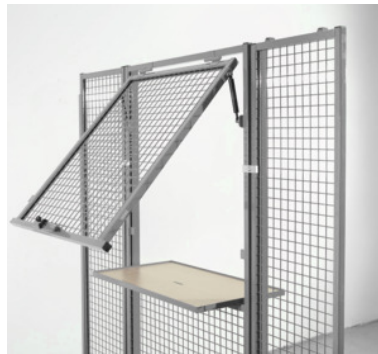

## Issue counter element with lockable shelf, acrylic/sheet metal, height 2200 mm, Width: 1000mm

#### Version:

Variable and versatile system for business and stores, for quick self-assembly of barriers, stores walls and room dividers. The individual elements are designed on the modular principle and can be combined to suit individual requirements. The flat grid mesh of 40×40×3.8 mm mounted in 30 mm section frame satisfies the highest standards of quality and transparency. Also available as a sheet metal, acrylic glass version.

### Technical description

Height	2200 mm
Width	1000 mm
Type of product	Mesh divider system