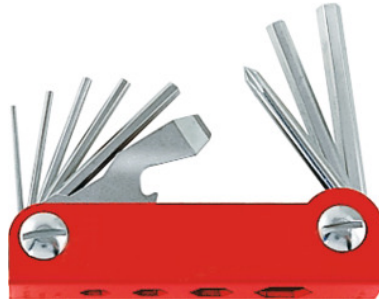

Hexagon key / screwdriver set in fold-away handle, Number of screwdrivers: 9KOMBI

Order data

Order number	626067 9KOMBI
GTIN	4020772272265
Item class	63Q

Description

Version:

Fold-away handle of painted sheet steel.

Content:

1 each screwdriver for hex socket: 1.5; 2; 2.5; 3; 4; 5; 6 mm

1 screwdriver for slot-head: 7 mm

1 screwdriver for Phillips: PH1

4 hexagon keys DIN 659: 7; 8; 10; 13 mm

Technical description

Number of screwdrivers	9
Drive profile	Hexagon screwdriver
Drive profile	Hexagon socket
Drive profile	Slot-head screwdriver
Drive profile	Screwdriver for Phillips
Type of holder	Sheet steel, painted