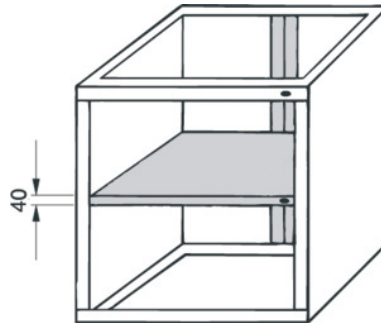

Garant**Additional shelf with central locking, Width: 600mm****Order data**

Order number	934870 600
GTIN	4045197172129
Item class	91W

Description**Version:**

For 2 individually locking drawer units within a drawer body (without doors).

Suitable for:

No. 934800 size 600/540 and size 600/620 and No. 933750.

Technical description

Width	600 mm
Installation height	40 mm
Type of product	Storage shelf