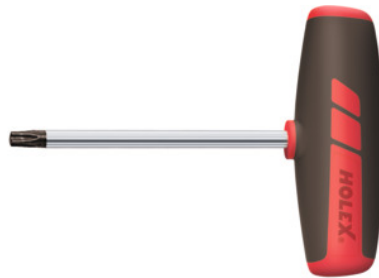

HOLEX**Screwdriver for Torx®, short, with T-handle, Torx® profile: TX27****Order data**

Order number	625221 TX27
GTIN	4045197950451
Item class	62C

Description**Version:**

Impact resistant plastic T-handle. Blade of vanadium special steel, matt chrome-plated, black tips.

Technical description

Blade length	100 mm
Torx® profile	TX27
overall length	132 mm
Drive profile	Screwdriver for TORX® screws
Point	black
Type of product	Screwdrivers