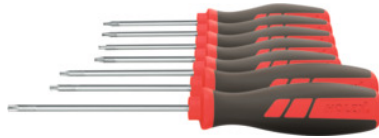

## Screwdriver set for Torx®, Number of screwdrivers: 10

#### Version:

**Multi-component power grip** with grip zone optimised for torque and comfort. Blade of high quality tool steel, surface matt chrome-plated, ChromTop tip.