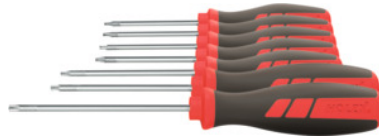

Screwdriver set for Torx®, Number of screwdrivers: 7

Order data

Order number	625751 7
GTIN	4045197950703
Item class	62C

Description

Version:

Multi-component power grip with grip zone optimised for torque and comfort. Blade of high quality tool steel, surface matt chrome-plated, ChromTop tip.

Content:

1 pc. each screwdriver No. 625701: TX6; TX7; TX8; TX9; TX10; TX15; TX20

Technical description

Number of screwdrivers	7
Drive profile	Screwdriver for TORX® screws
Type of product	Screwdrivers

Accessories