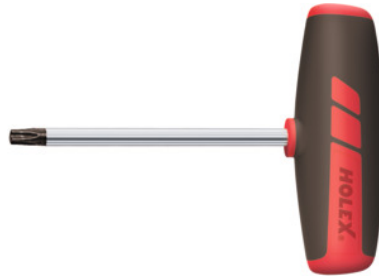

**Screwdriver for Torx®, short, with T-handle, Torx® profile: TX15****Order data**

Order number	625221 TX15
GTIN	4045197950420
Item class	62C

Description**Version:**

Impact resistant plastic T-handle. Blade of vanadium special steel, matt chrome-plated, black tips.

Technical description

overall length	125 mm
Blade length	100 mm
Torx® profile	TX15
Drive profile	Screwdriver for TORX® screws
Point	black
Type of product	Screwdrivers