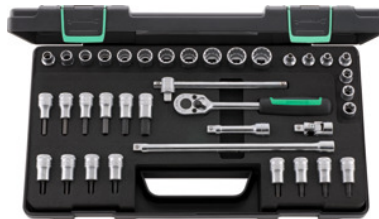

## Socket set 3/8 inch square drive 37 pieces, Type: 12

## Technical description

Drive profile	Bi-hex socket
Drive profile	Socket for TORX® screws
Drive profile	Hexagon screwdriver
Drive profile	Screwdriver for TORX® screws
Width across flats range, hexagon wrenches	4-10 mm
Width across flats range, bi-hex sockets	8-19 mm
Square drive	3/8 in
Number of pieces	37
Packaging	ABS plastic box
Length	413 mm
Width	230 mm
Height	57 mm
Type of product	Socket spanner