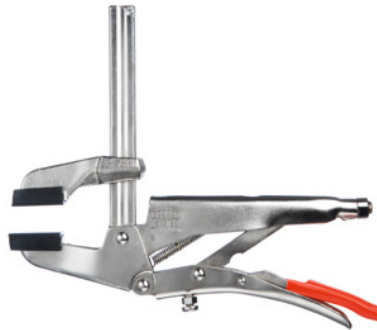

Heavy grip clamp, Jaw capacity: 100mm

Order data

Order number	861800 100
GTIN	4008158009711
Item class	83K

Description

Version:

Heat-treated steel profile beam; **quick adjustment; steplessly adjustable clamp jaw**; jaws parallel over the range of opening any span (adjustment up to $\pm 9^\circ$ available); clamping faces serrated; **clamping force adjustable** (maximum 4000 N).

Technical description

Throat	65 mm
Jaw capacity	100 mm
overall length	260 mm
Type of product	Grip wrench