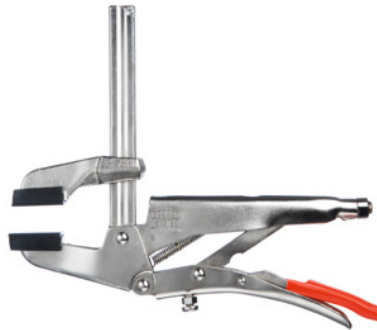

## Heavy grip clamp, Jaw capacity: 200mm

#### Version:

Heat-treated steel profile beam; **quick adjustment; steplessly adjustable clamp jaw**; jaws parallel over the range of opening any span (adjustment up to  $\pm 9^\circ$  available); clamping faces serrated; **clamping force adjustable** (maximum 4000 N).

### Technical description

Jaw capacity	200 mm
Throat	65 mm
overall length	260 mm
Type of product	Grip wrench