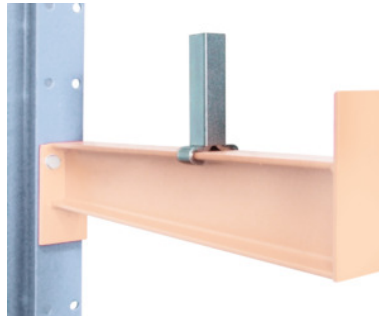

## Compartment divider for cantilever arm

### Description

**Version:**

Compartment dividers steplessly adjustable for cantilever arms.

**Suitable for:**

Cantilever arm rack No. 991711 – 991718, individual cantilever arms No. 991720.

### Technical description

Height	100 mm
Type of product	Compartment divider