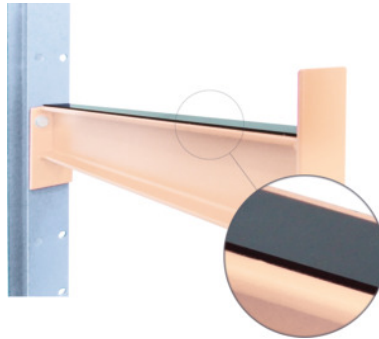

PVC overlay for cantilever arm, Depth: 400mm

Order data

Order number	991722 400
GTIN	2050001760753
Item class	960

Description

Version:

PVC overlay for protective storage of delicate goods.

Suitable for:

Cantilever arm rack No. 991711 – 991718, individual cantilever arms No. 991720.

Technical description

suitable for cantilever arm depth	400 mm
Material	PVC overlay
Depth	400 mm
Type of product	Protective cover