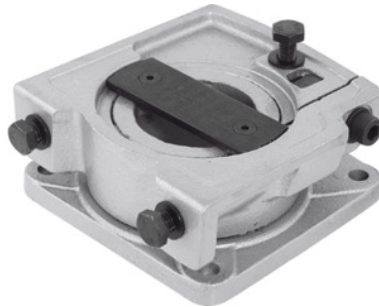

Garant**Swivel base separate, Jaw width: 80mm****Order data**

| | |
|--------------|---------------|
| Order number | 967020 80 |
| GTIN | 4045197694119 |
| Item class | 91J |

Description**Supplied with:**

Fasteners for attachment to the workbench.

Colour:

Silver-grey.

Note:

Swivel base No. 967020 and spare jaws No. 967040; 967045 also suitable for GARANT L vices and original LEINEN vices (not for LEINEN-JUNIOR No. 967060).

Technical description

| | |
|----------------------------------|-------------|
| suitable for vice with jaw width | 80 mm |
| Type of product | Swivel base |

Accessories

| | |
|----------------------------|-----------|
| Bench vice Jaw width 80 mm | 967000 80 |
|----------------------------|-----------|