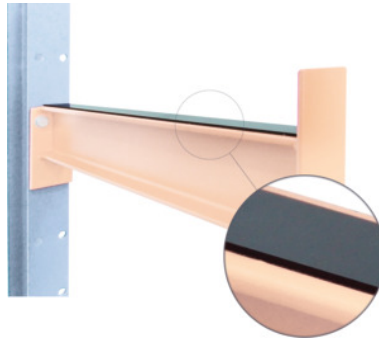

PVC overlay for cantilever arm, Depth: 500mm

Order data

Order number	991722 500
GTIN	2050001760760
Item class	960

Description

Version:

PVC overlay for protective storage of delicate goods.

Suitable for:

Cantilever arm rack No. 991711 – 991718, individual cantilever arms No. 991720.

Technical description

Depth	500 mm
Material	PVC overlay
suitable for cantilever arm depth	500 mm
Type of product	Protective cover