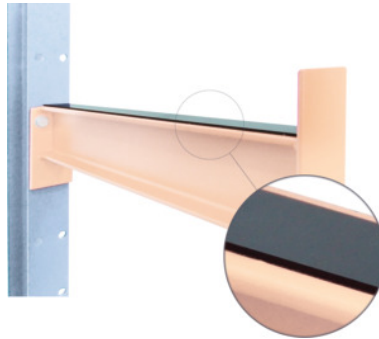

## PVC overlay for cantilever arm, Depth: 600mm

### Description

**Version:**

PVC overlay for protective storage of delicate goods.

**Suitable for:**

Cantilever arm rack No. 991711 – 991718, individual cantilever arms No. 991720.

### Technical description

Material	PVC overlay
Depth	600 mm
suitable for cantilever arm depth	600 mm
Type of product	Protective cover