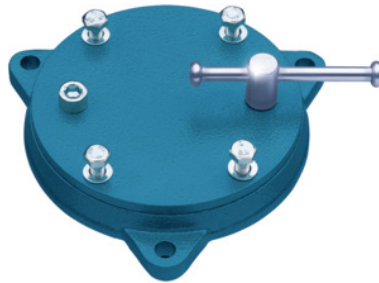

BROCKHAUS | HEUER

Swivel base separate, suitable for vice size: 140**Order data**

Order number	967390 140
GTIN	2050002047815
Item class	93Q

Description**Version:**

Swivel base can be rotated continuously 360° and can be securely locked in any position.

Suitable for:

“Heuer-Front” bench vices No. 967350; 967360.

For “Heuer Compact” bench vice use swivel base No. 967390 size 100.

Technical description

suitable for vice size	140
for older “Heuer-Front” vices	125; 135
Type of product	Swivel base