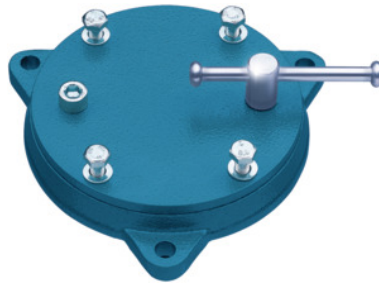

BROCKHAUS | HEUER

Swivel base separate, suitable for vice size: 160/180**Order data**

Order number	967390 160/180
GTIN	2050002047822
Item class	93Q

Description**Version:**

Swivel base can be rotated continuously 360° and can be securely locked in any position.

Suitable for:

“Heuer-Front” bench vices No. 967350; 967360.

For “Heuer Compact” bench vice use swivel base No. 967390 size 100.

Technical description

suitable for vice size	160/180
for older “Heuer-Front” vices	150; 175
Type of product	Swivel base