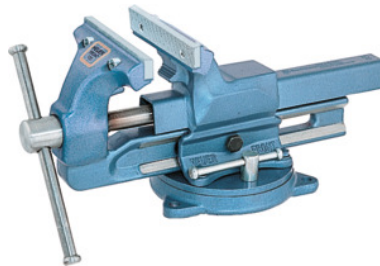

BROCKHAUS | HEUER

“Heuer-Front” bench vice with swivel base and interchangeable jaws, Jaw width: 140mm**Order data**

Order number	967380 140
GTIN	2050002047778
Item class	93Q

Description**Version:****Entirely forged of steel - guaranteed unbreakable.**

Slides forward on opening. With forged pipe jaws underneath the normal jaws. Strong, fully galvanised spindle with **two-start trapezoidal thread** for quick opening and closing of the jaws. Galvanised spindle wrench with steel circlips. Spindle and guides protected from dirt. Adjustable, double-sided Vee guide.

With reinforced anvil shoulder for shaping and upsetting work.

Jaws used surface-hardened and galvanised. One side **serrated**, one side **smooth**. Reversible and interchangeable.

Swivel base can be rotated continuously 360° and can be securely locked in any position.

Supplied with:

Fastening screws for attachment to the worktop.

Colour:

Hammer-effect blue, **powder-coated**.

Technical description

Opening direction	opens to the front
Material	Drop forged steel
Jaw width	140 mm