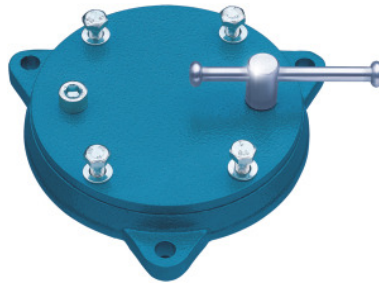

BROCKHAUS | HEUER

Swivel base separate, suitable for vice size: 100**Order data**

| | |
|--------------|---------------|
| Order number | 967390 100 |
| GTIN | 2050002047792 |
| Item class | 93Q |

Description**Version:**

Swivel base can be rotated continuously 360° and can be securely locked in any position.

Suitable for:

“Heuer-Front” bench vices No. 967350; 967360.

For “Heuer Compact” bench vice use swivel base No. 967390 size 100.

Technical description

| | |
|-------------------------------|-------------|
| suitable for vice size | 100 |
| for older “Heuer-Front” vices | 75; 90 |
| Type of product | Swivel base |