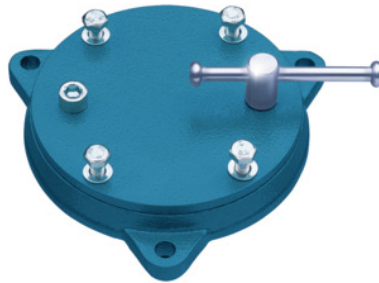

BROCKHAUS | HEUER

Swivel base separate, suitable for vice size: 120**Order data**

Order number	967390 120
GTIN	2050002047808
Item class	93Q

Description**Version:**

Swivel base can be rotated continuously 360° and can be securely locked in any position.

Suitable for:

“Heuer-Front” bench vices No. 967350; 967360.

For “Heuer Compact” bench vice use swivel base No. 967390 size 100.

Technical description

for older “Heuer-Front” vices	100; 115
suitable for vice size	120
Type of product	Swivel base