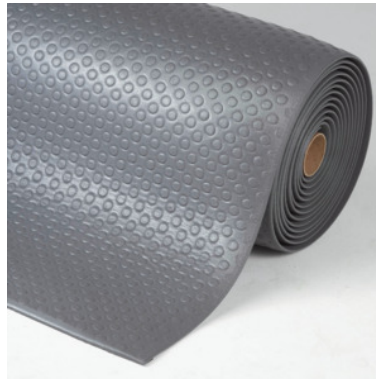

Workplace mat Ease Width 91 cm, grey, Length: 150cm

Order data

Order number	964510 150
GTIN	662641740877
Item class	96C

Description

Version:

Industrial workplace mats **for medium heavy duty:**

- **Of grey micro-cell vinyl with raised surface. Hard-wearing protective Dyna Shield™ surface (for a longer working life).**
- **Bevelled edges on all sides to eliminate the risk of tripping when walking on to the mat.**
- **Sealed all round to prevent penetration of moisture.**
- **Combustibility class 2 to NFPA safety code 101.**
- **Mat thickness 12.7 mm, weight approx. 4 kg/m².**
- **Non-slip characteristics tested to DIN 51130 and BGR 181.**

Note:

Micro-cell vinyl is **not** resistant to industrial greases, cooling lubricants etc. Suitable for use in dry areas.

Technical description

plug-in	no
Thickness	12.7 mm
Length	150 cm

with safety edges	without
Weight per unit area	4 kg/m ²
Material	Microcell vinyl
Surface	Raised surface
silicone-free	yes
Bevelling	4-sided
Standing in comfort	Insulation (temperature)
Standing in comfort	Anti-slip
Standing in comfort	Anti-fatiguing
Shock protection	Floor
Material characteristics	not oil-resistant
Colour	grey
Type of product	Workplace mat