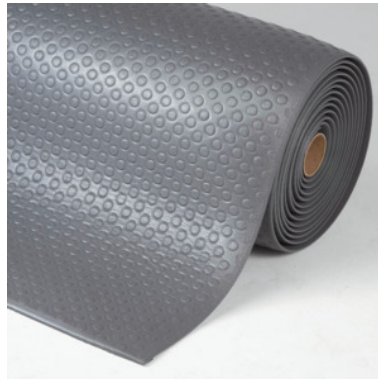

Workplace mat Ease Width 91 cm, grey, Length: 200cm

Order data

Order number	964510 200
GTIN	2050001936516
Item class	96C

Description

Version:

Industrial workplace mats **for medium heavy duty:**

- **Of grey micro-cell vinyl with raised surface. Hard-wearing protective Dyna Shield™ surface (for a longer working life).**
- **Bevelled edges on all sides to eliminate the risk of tripping when walking on to the mat.**
- **Sealed all round to prevent penetration of moisture.**
- **Combustibility class 2 to NFPA safety code 101.**
- **Mat thickness 12.7 mm, weight approx. 4 kg/m².**
- **Non-slip characteristics tested to DIN 51130 and BGR 181.**

Note:

Micro-cell vinyl is **not** resistant to industrial greases, cooling lubricants etc. Suitable for use in dry areas.

Technical description

with safety edges	without
Surface	Raised surface
Thickness	12.7 mm

Weight per unit area	4 kg/m ²
silicone-free	yes
Bevelling	4-sided
Material	Microcell vinyl
Length	200 cm
plug-in	no
Standing in comfort	Insulation (temperature)
Standing in comfort	Anti-slip
Standing in comfort	Anti-fatiguing
Shock protection	Floor
Material characteristics	not oil-resistant
Colour	grey
Type of product	Workplace mat