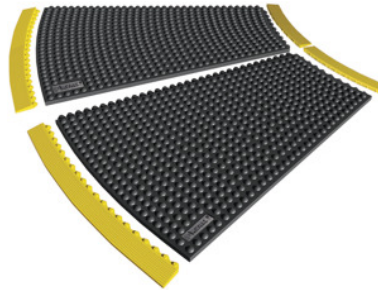

Edge strip, yellow, Angle: 22,5OUT°

Order data

Order number	964558 22,5OUT
GTIN	662641861329
Item class	96C

Description

Version:

- **Industrial workplace mat with sealed non-slip surface.**
- **13 mm thick material offers high ergonomic benefits and anti-fatiguing effect.**
- **Flexible interlocking system tiles 91×91 cm, internal angle (45°) and external angle (22.5°) permit optimum adaptability to the locality.**
- **Flexible edging allows creation of internal and external corners.**
- **Non-slip characteristics R9 to DIN 51130 and BGR 181. 100 % natural rubber mixture for general-purpose use.**
- **Free of heavy metals and silicones, therefore suitable for paint shops.**
- **Free of DOP, DMF and substances destructive of the ozone layer.**

Clip-on edge strip **with** edge interlocks 76 cm, colour yellow. Clip-on edge strip **without** edge interlocks 76 cm, or **with** edge interlocks 36 cm, colour yellow.

Suitable for:

Edge strips No. 964558 size 22.5IN and 22.5OUT are suitable for workplace mat No. 964556 size 22.5.

Technical description

Edge interlocks	without fastening studs
Material	Natural rubber mixture
Angle	22,5 degrees

Length	76 cm
Manufacturer's designation	Skywalker HD o-Curve™ Ramp Nitrile Male
Standing in comfort	Anti-fatiguing
Standing in comfort	Insulation (temperature)
Standing in comfort	Anti-slip
Shock protection	Floor
Material characteristics	not oil-resistant
Product name attribute	yellow
Colour	yellow
Type of product	Edge strip