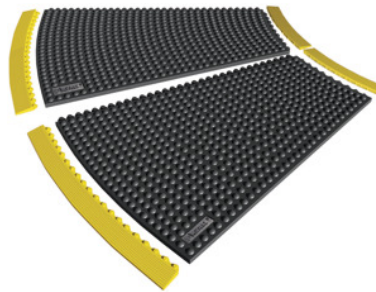

Edge strip, yellow, Angle: 22,5IN°

Order data

Order number	964558 22,5IN
GTIN	662641864238
Item class	96C

Description

Version:

- **Industrial workplace mat with sealed non-slip surface.**
- **13 mm thick material offers high ergonomic benefits and anti-fatiguing effect.**
- **Flexible interlocking system tiles 91×91 cm, internal angle (45°) and external angle (22.5°) permit optimum adaptability to the locality.**
- **Flexible edging allows creation of internal and external corners.**
- **Non-slip characteristics R9 to DIN 51130 and BGR 181. 100 % natural rubber mixture for general-purpose use.**
- **Free of heavy metals and silicones, therefore suitable for paint shops.**
- **Free of DOP, DMF and substances destructive of the ozone layer.**

Clip-on edge strip **with** edge interlocks 76 cm, colour yellow. Clip-on edge strip **without** edge interlocks 76 cm, or **with** edge interlocks 36 cm, colour yellow.

Suitable for:

Edge strips No. 964558 size 22.5IN and 22.5OUT are suitable for workplace mat No. 964556 size 22.5.

Technical description

Material	Natural rubber mixture
Edge interlocks	with fastening studs
Angle	22,5 degrees

Length	36 cm
Manufacturer's designation	Skywalker HD o-Curve™ Ramp Nitrile Female
Standing in comfort	Anti-fatiguing
Standing in comfort	Insulation (temperature)
Standing in comfort	Anti-slip
Shock protection	Floor
Material characteristics	not oil-resistant
Product name attribute	yellow
Colour	yellow
Type of product	Edge strip