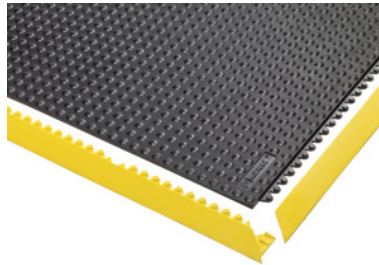

Edge strip, yellow, Type: 0

Order data

Order number	964559 0
GTIN	662641844735
Item class	96C

Description

Version:

- **Industrial workplace mat with sealed non-slip surface.**
- **13 mm thick material offers high ergonomic benefits and anti-fatiguing effect.**
- **Flexible interlocking system tiles 91×91 cm, internal angle (45°) and external angle (22.5°) permit optimum adaptability to the locality.**
- **Flexible edging allows creation of internal and external corners.**
- **Non-slip characteristics R9 to DIN 51130 and BGR 181. 100 % natural rubber mixture for general-purpose use.**
- **Free of heavy metals and silicones, therefore suitable for paint shops.**
- **Free of DOP, DMF and substances destructive of the ozone layer.**

Edge strip 91 cm, for attachment to tiles. Colour yellow. Edge strip **without** edge interlocks.

Suitable for:

Edge strip No. 964559 size 0 and 1 is suitable for workplace mat No. 964555.

Technical description

Material	Natural rubber mixture
Length	91 cm
Type	0
Edge interlocks	without fastening studs

Manufacturer's designation	Skywalker HD™ Ramp Nitrile Female
Standing in comfort	Anti-fatiguing
Standing in comfort	Anti-slip
Standing in comfort	Insulation (temperature)
Shock protection	Floor
Material characteristics	not oil-resistant
Product name attribute	yellow
Colour	yellow
Type of product	Edge strip