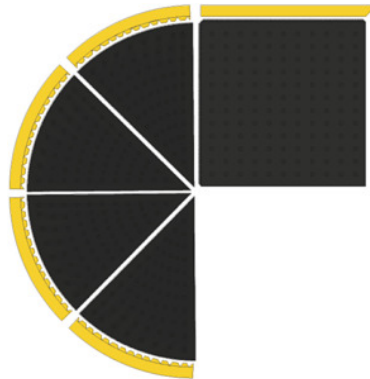

## Workplace mat, angle Length 91 cm, black, Angle: 45°