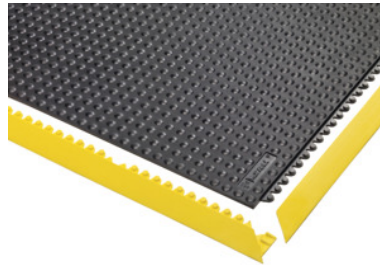

## Edge strip, yellow, Type: 1

#### Version:

- **Industrial workplace mat with sealed non-slip surface.**
- **13 mm thick material offers high ergonomic benefits and anti-fatiguing effect.**
- **Flexible interlocking system tiles 91×91 cm, internal angle (45°) and external angle (22.5°) permit optimum adaptability to the locality.**
- **Flexible edging allows creation of internal and external corners.**
- **Non-slip characteristics R9 to DIN 51130 and BGR 181. 100 % natural rubber mixture for general-purpose use.**
- **Free of heavy metals and silicones, therefore suitable for paint shops.**
- **Free of DOP, DMF and substances destructive of the ozone layer.**

Edge strip 91 cm, for attachment to tiles. Colour yellow. Edge strip **with** edge interlocks.

### Technical description

Edge interlocks	with fastening studs
Type	1
Material	Natural rubber mixture
Length	91 cm

Manufacturer's designation	Skywalker HD™ Ramp Nitrile Male
Standing in comfort	Anti-fatiguing
Standing in comfort	Anti-slip
Standing in comfort	Insulation (temperature)
Shock protection	Floor
Material characteristics	not oil-resistant
Product name attribute	yellow
Colour	yellow
Type of product	Edge strip