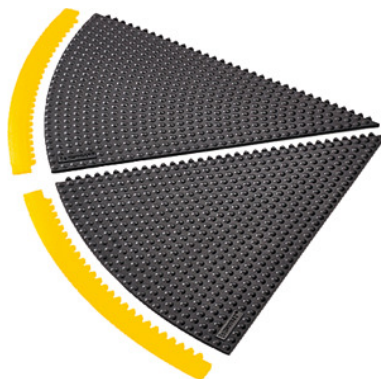

## Edge strip, yellow, Angle: 45°

#### Version:

- **Industrial workplace mat with sealed non-slip surface.**
- **13 mm thick material offers high ergonomic benefits and anti-fatiguing effect.**
- **Flexible interlocking system tiles 91×91 cm, internal angle (45°) and external angle (22.5°) permit optimum adaptability to the locality.**
- **Flexible edging allows creation of internal and external corners.**
- **Non-slip characteristics R9 to DIN 51130 and BGR 181. 100 % natural rubber mixture for general-purpose use.**
- **Free of heavy metals and silicones, therefore suitable for paint shops.**
- **Free of DOP, DMF and substances destructive of the ozone layer.**

Clip-on edge strip **with** edge interlocks 76 cm, colour yellow. Clip-on edge strip **with** edge interlocks 76 cm, colour yellow.

### Technical description

Length	76 cm
Material	Natural rubber mixture

Angle	45 degrees
Edge interlocks	with fastening studs
Manufacturer's designation	Skywalker HD i-Curve™ Ramp Nitrile Male
Standing in comfort	Anti-fatiguing
Standing in comfort	Insulation (temperature)
Standing in comfort	Anti-slip
Shock protection	Floor
Material characteristics	not oil-resistant
Product name attribute	yellow
Colour	yellow
Type of product	Edge strip