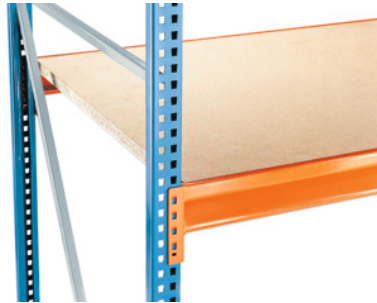

## Chipboard shelf storage level, Width 1785 mm, Depth: 800mm

### Technical description

Material of storage level	Chipboard shelf
Type of shelf fastening	Keyholes
Customer assembly	yes
Thickness	28 mm
Depth	800 mm
Width	1785 mm
Storage shelf version	straight shelf
Storage shelf version	fixed shelf
Insert thickness	25 mm
Product name attribute	Width 1785 mm
Type of product	Storage shelf