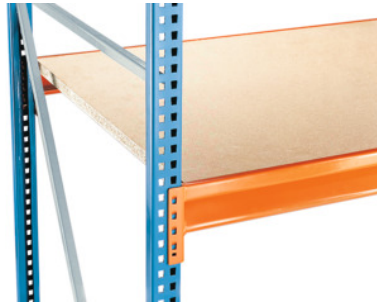

## Chipboard shelf storage level, Width 1785 mm, Depth: 1000mm

### Technical description

Customer assembly	yes
Material of storage level	Chipboard shelf
Depth	1000 mm
Type of shelf fastening	Keyholes
Thickness	28 mm
Width	1785 mm
Storage shelf version	straight shelf
Storage shelf version	fixed shelf
Insert thickness	25 mm
Product name attribute	Width 1785 mm
Type of product	Storage shelf