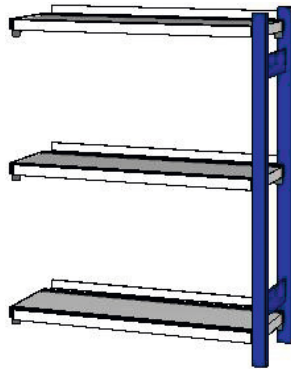

Garant

Add-on filing rack with 1 column frame, Depth 325 mm, Height: 1200mm

Order data

Order number	990405 1200
GTIN	4045197517838
Item class	911

Description

Version:

Sturdy column frame of rectangular columns (50×25×1.25 mm) with slots at intervals of 40 mm for mounting cross beams / shelves. Column frame with plastic end caps. **Storage shelves** of galvanised sheet metal, **slotted for insertion of dividers**, with bent-up stop rail to prevent items being pushed through.

Colour:

Column frame signal blue RAL 5005 **powder-coated**. Pairs of cross beams are **always** anthracite grey RAL 7016.

Note:

- **To ensure the stability of the racks, measures to prevent tipping are necessary where the height to depth ratio is greater than 5:1.**
- **Supplied for self-assembly, saving freight costs. Delivered unassembled.**

Technical description

Stop rail	yes
Depth	325 mm

Assembled size add-on rack width	975 mm
Number of shelves	3
maximum bay load	900 kg
Height	1200 mm
Shelf width	946 mm
Storage shelf clear width	900 mm
suitable for number of files	30
Width	975 mm
Number of profile frames	1
Storage shelf depth	325 mm
Shelf load capacity / maximum distributed shelf load (on metal)	120 kg
Height adjustment interval	40 mm
Colour selection	RAL 9002, 7035, 7005, 7016, 6011, 5018, 5012, 5011, 5005, 3003
Product name attribute	Depth 325 mm
Type of product	File racking