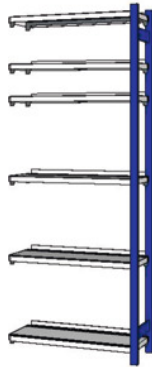

Garant**Add-on filing rack with 1 column frame, Depth 325 mm, Height: 2400mm****Order data**

Order number	990405 2400
GTIN	4045197517852
Item class	911

Description**Version:**

Sturdy column frame of rectangular columns (50×25×1.25 mm) with slots at intervals of 40 mm for mounting cross beams / shelves. Column frame with plastic end caps. **Storage shelves** of galvanised sheet metal, **slotted for insertion of dividers**, with bent-up stop rail to prevent items being pushed through.

Colour:

Column frame signal blue RAL 5005 **powder-coated**. Pairs of cross beams are **always** anthracite grey RAL 7016.

Note:

- **To ensure the stability of the racks, measures to prevent tipping are necessary where the height to depth ratio is greater than 5:1.**
- **Supplied for self-assembly, saving freight costs. Delivered unassembled.**

Technical description

Number of profile frames	1
maximum bay load	900 kg

Stop rail	yes
Assembled size add-on rack width	975 mm
Depth	325 mm
Shelf width	946 mm
Number of shelves	6
suitable for number of files	60
Height	2400 mm
Width	975 mm
Storage shelf clear width	900 mm
Storage shelf depth	325 mm
Shelf load capacity / maximum distributed shelf load (on metal)	120 kg
Height adjustment interval	40 mm
Colour selection	RAL 9002, 7035, 7005, 7016, 6011, 5018, 5012, 5011, 5005, 3003
Product name attribute	Depth 325 mm
Type of product	File racking

Accessories

Dividers set 5 pieces	990450
Storage shelf, galvanised with pair of cross beams	990430