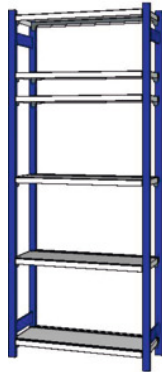

**Garant****Basic filing rack with 2 column frames, Depth 325 mm, Height: 2400mm****Order data**

Order number	990400 2400
GTIN	4045197517807
Item class	911

**Description****Version:**

Sturdy column frame of rectangular columns (50×25×1.25 mm) with slots at intervals of 40 mm for mounting cross beams / shelves. Column frame with plastic end caps. **Storage shelves** of galvanised sheet metal, **slotted for insertion of dividers**, with bent-up stop rail to prevent items being pushed through.

**Colour:**

Column frame signal blue RAL 5005 **powder-coated**. Pairs of cross beams are **always** anthracite grey RAL 7016.

**Note:**

- **To ensure the stability of the racks, measures to prevent tipping are necessary where the height to depth ratio is greater than 5:1.**
- **Supplied for self-assembly, saving freight costs. Delivered unassembled.**

**Technical description**

Shelf width	946 mm
Number of profile frames	2

Height	2400 mm
Number of shelves	6
Stop rail	yes
maximum bay load	900 kg
Assembled size basic rack width	1000 mm
Storage shelf clear width	900 mm
Depth	325 mm
Width	1000 mm
suitable for number of files	60
Storage shelf depth	325 mm
Shelf load capacity / maximum distributed shelf load (on metal)	120 kg
Height adjustment interval	40 mm
Colour selection	RAL 9002, 7035, 7005, 7016, 6011, 5018, 5012, 5011, 5005, 3003
Product name attribute	Depth 325 mm
Type of product	File racking