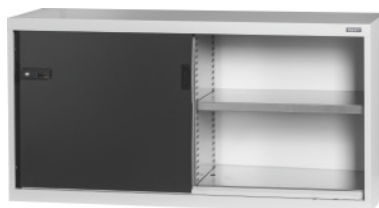

Garant GRIDLINE

Base cabinet with Plain sheet metal sliding doors, Height: 900mm**Order data**

Order number	940165 900
GTIN	4062406069711
Item class	9GI

Description**Version:**

Equipped cabinet in 60×20G. Mountings for shelves at 25 mm intervals. Sliding doors reinforced on the inside and can be locked by 2-component Haptoprene® handle using a cylinder lock. Locks the sliding doors in the end positions (open/closed). **Levelling base** for base cabinets, with 8 individually adjustable feet to compensate for unevenness in the floor. In the base cabinet the handle is mounted in the upper part of the door; in the top-mounted cabinet it is in the lower part of the door.

Supplied with:

Cabinet with storage shelves.

Colour:

Body RAL 7035 light grey, doors RAL 7016 anthracite **powder-coated**.

Note:

For storage shelves and accessories for GridLine cabinets see No. 940501 – 940710 and Group 95. According to the TÜV GS certification, it is essential that all cabinets are secured against tipping over.

Technical description

Handle positioning	top
Cabinet fronts	Plain sheet metal sliding door
Weight	82 kg
ComfortClose	no

Usable height	763 mm
Number of shelves	2
Height	900 mm
Width in G	60
Depth	500 mm
Shelf load capacity / maximum distributed shelf load (on metal)	100 kg
Electronic locking system can be retrofitted	yes
Depth in G	20
Width	1500 mm
Material thickness	0.9 mm
Cabinet housing internal load capacity	1000 kg
Height adjustment interval	25 mm
Cylinder lock	modular barrel
Colour selection	RAL 9002, 7035, 7005, 7016, 6011, 5018, 5012, 5011, 5005, 3003
Type of cabinet	Base cabinet
Type of product	Cabinet with shelves

Drawer for sliding door cabinets,Width 30G Drawer front height 150 mm

Shelf clip set for GridLine cabinets20 pieces Type F

940559 F

Base with removable fascia, depth 20G,Height 150 mm
Cabinet casing in G 60