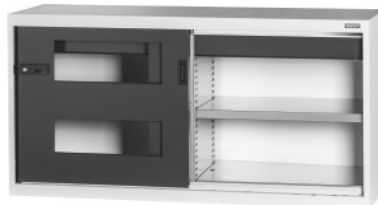

Garant GRIDLINE

Base cabinet with drawer, Viewing window sliding doors, 26×14G, Height: 750mm

Order data

Order number	940187 750
GTIN	4062406067007
Item class	9GI

Description

Version:

Equipped cabinet in 60×20G, with drawers 26×14G. Mountings for shelves at 25 mm intervals. Sliding doors reinforced on the inside and can be locked by 2-component Haptoprene® handle using a cylinder lock. Locks the sliding doors in the end positions (open/closed). **Levelling base** for base cabinets, with 8 individually adjustable feet to compensate for unevenness in the floor. In the base cabinet the handle is mounted in the upper part of the door; in the top-mounted cabinet it is in the lower part of the door.

drawers with front height 125 mm.

Supplied with:

Cabinet with shelves and drawers.

Colour:

Body and drawer cabinet body RAL 7035 light grey, doors and drawer fronts RAL 7016 anthracite **powder-coated**.

Note:

Technical description

Electronic locking system can be retrofitted	yes
Drawer usable depth in G	14

Drawer usable area in G	26×14
Width	1500 mm
Usable height	613 mm
Width in G	60
Number of drawers	2
Depth	500 mm
Drawer usable width in G	26
Drawer runner extension (partial/full extension)	100 %
Number of shelves	2
ComfortClose	no
Handle positioning	top
Depth in G	20
Weight	90 kg
Drawer usable width	650 mm
Height	750 mm
Drawer/pull-out shelf load capacity	75 kg
Shelf load capacity / maximum distributed shelf load (on metal)	100 kg
Drawer usable depth	350 mm
Material thickness	0.9 mm
Cabinet housing internal load capacity	1000 kg
Height adjustment interval	25 mm
Cylinder lock	modular barrel
Colour selection	RAL 9002, 7035, 7005, 7016, 6011, 5018, 5012, 5011, 5005, 3003
Drawer usable width × usable depth in G	26×14G
Type of cabinet	Base cabinet
Type of product	Cabinet with shelves