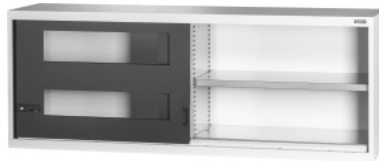

## Top-mounted cabinet with Viewing window sliding doors, Height: 500mm

#### Version:

Equipped cabinet in 80×20G. Mountings for shelves at 25 mm intervals. Sliding doors reinforced on the inside and can be locked by 2-component Haptoprene® handle using a cylinder lock. Locks the sliding doors in the end positions (open/closed). **Levelling base** for base cabinets, with 8 individually adjustable feet to compensate for unevenness in the floor. In the base cabinet the handle is mounted in the upper part of the door; in the top-mounted cabinet it is in the lower part of the door.